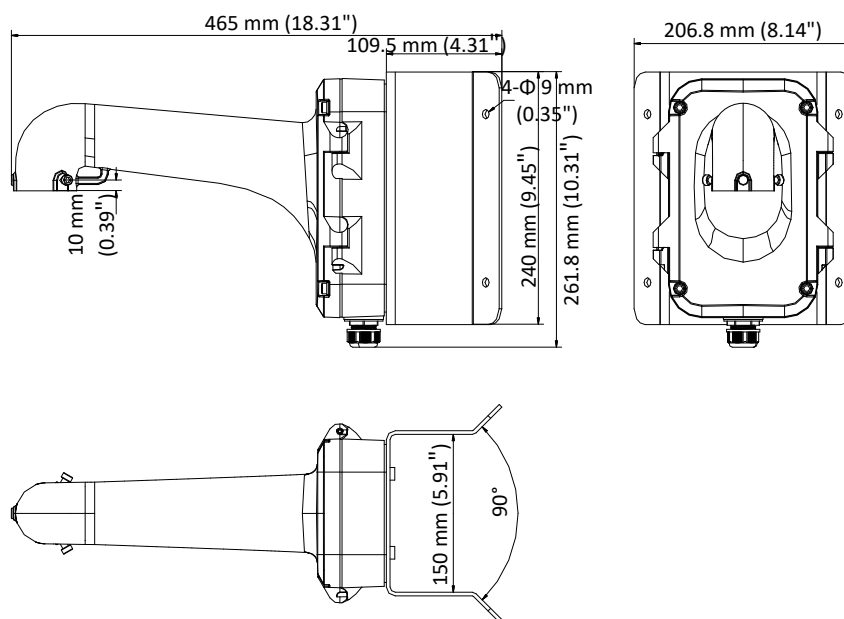

DS-1604ZJ-Corner

Corner Mounting Bracket for Speed Dome

Feature

- Corner mounting bracket with the junction box
- Aluminum alloy and steel material with surface spray treatment
- Waterproof design
- Supports bottom outlet and back outlet
- The hook for safety rope facilitates speed dome's installation

Dimension

Available Model

DS-1604ZJ-Corner

Parameter

Model	DS-1604ZJ-Corner
Parameters	Corner Mounting Bracket for Speed Dome
Appearance	Hikvision White
Material	Aluminum Alloy and Steel
Dimension	465 mm × 206.8 mm × 261.8 mm (18.31" × 8.14" × 10.31")
Weight	4.3 Kg (9.48 lb.)

Note

- The bracket should be installed on the flat surface.
- Waterproof rubber is necessary for the outdoor application.
- The wall must be capable of supporting at least 3 times as much as the total weight of the speed dome and the bracket.
- The bracket's maximum load capacity is 10 Kg (22 lb.).